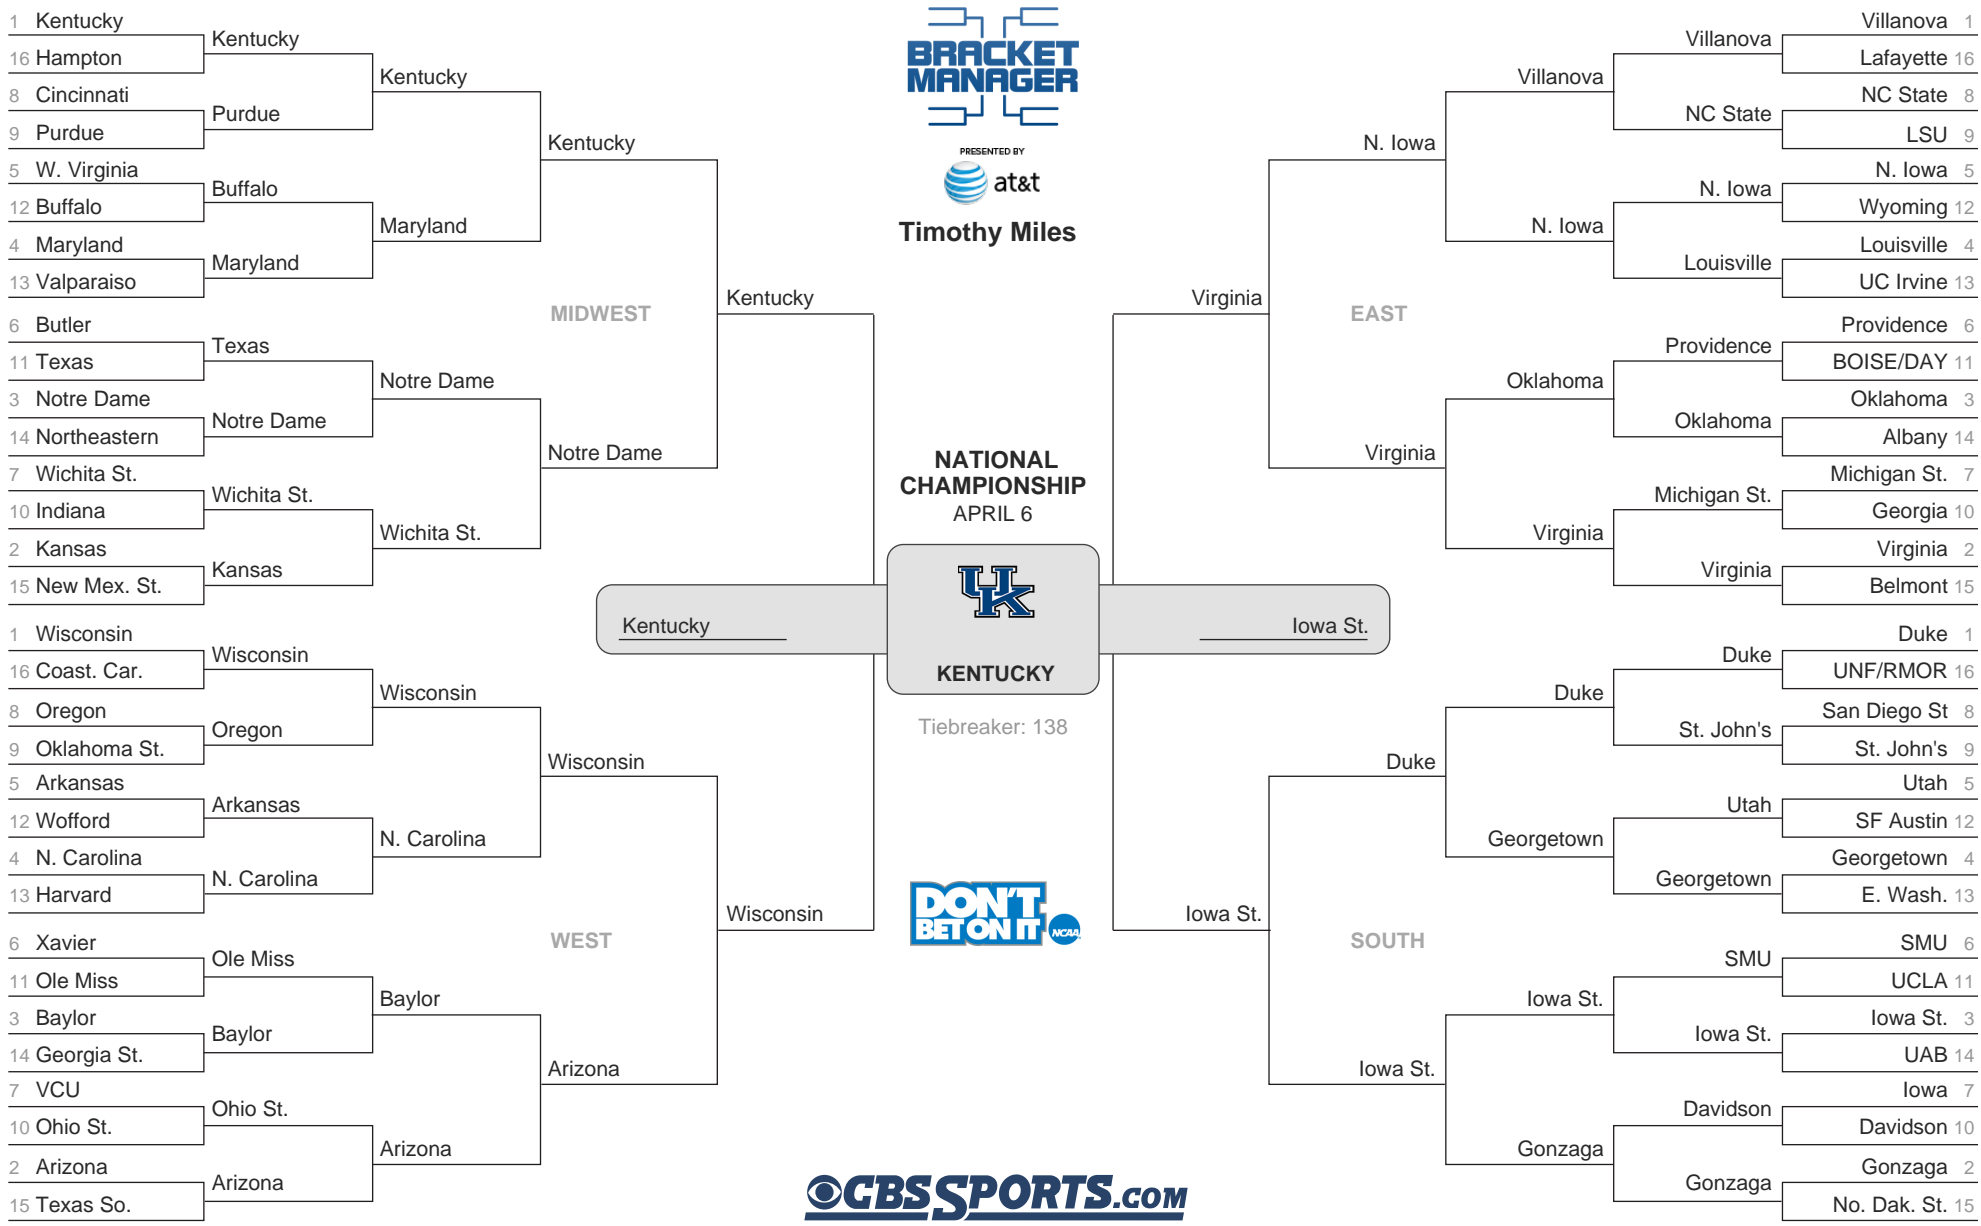

ROUND 2 MARCH 19 - 20	ROUND 3 MARCH 21 - 22	SWEET 16 MARCH 26 - 27	ELITE EIGHT MARCH 28 - 29	FINAL FOUR APRIL 4	ELITE EIGHT MARCH 28 - 29	SWEET 16 MARCH 26 - 27	ROUND 3 MARCH 21 - 22	ROUND 2 MARCH 19 - 20
---------------------------------	---------------------------------	----------------------------------	-------------------------------------	------------------------------	-------------------------------------	----------------------------------	---------------------------------	---------------------------------

AT&T's network has the nation's **strongest** 4G LTE signal.

Claim based ONLY on avg. 4G LTE signal strength for national carriers. NCAA and Final Four are licensed by or trademarks of the National Collegiate Athletic Association.